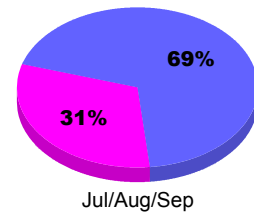

Membership Results
2012-2013

Membership
2011-2012

Month	Net Memb Goal	Actual New Memb	Actual Dropped Memb	Gain/Loss of Memb	Gain/Loss of Memb
Jul/Aug/Sep		23	-19	4	-7
Totals		23	-19	4	-7

Membership Results 2012-2013

Goal, New, Dropped, Gain/Loss

Comparison of Membership Gain/Loss

Current Year Compared to the Previous Year

Gender Comparison 2012-2013

Jul/Aug/Sep

Male Female

2012-2013 GMT Reports for District (or Undistricted) **District 105BS WALES**