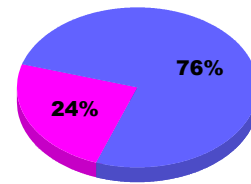

YTD Status Quo Clubs 2012-2013

Status Quo Clubs Compared to Status Quo Members

Legend: Status Quo Clubs (Cyan), Total Status Quo Members (Green)

MEMBERSHIP

Membership Results
2012-2013

Membership
2011-2012

Month	Net Memb Goal	Actual New Memb	Actual Dropped Memb	Gain/Loss of Memb	Gain/Loss of Memb
Jul/Aug/Sep		6	-7	-1	-7
Totals		6	-7	-1	-7

Membership Results 2012-2013

Goal, New, Dropped, Gain/Loss

Legend: Goal (Cyan), Actual (Green), Dropped (Yellow), Gain Loss (Magenta)

Comparison of Membership Gain/Loss

Current Year Compared to the Previous Year

Legend: Current Year (Cyan), Previous Year (Green)

Gender Comparison 2012-2013

Jul/Aug/Sep

Legend: Male (Blue), Female (Magenta)