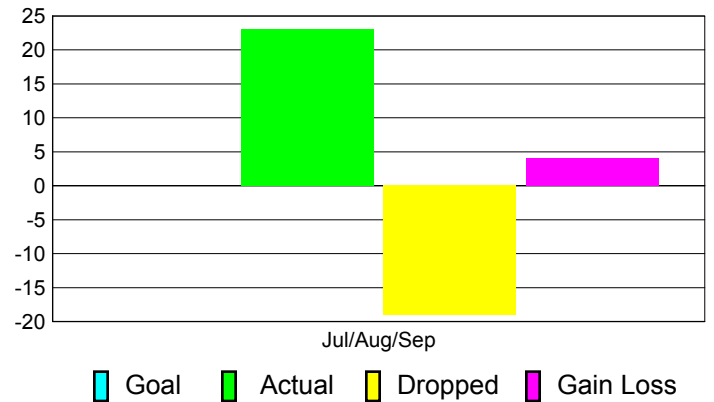

Membership Results 2012-2013

Goal, New, Dropped, Gain/Loss

Comparison of Membership Gain/Loss

Current Year Compared to the Previous Year